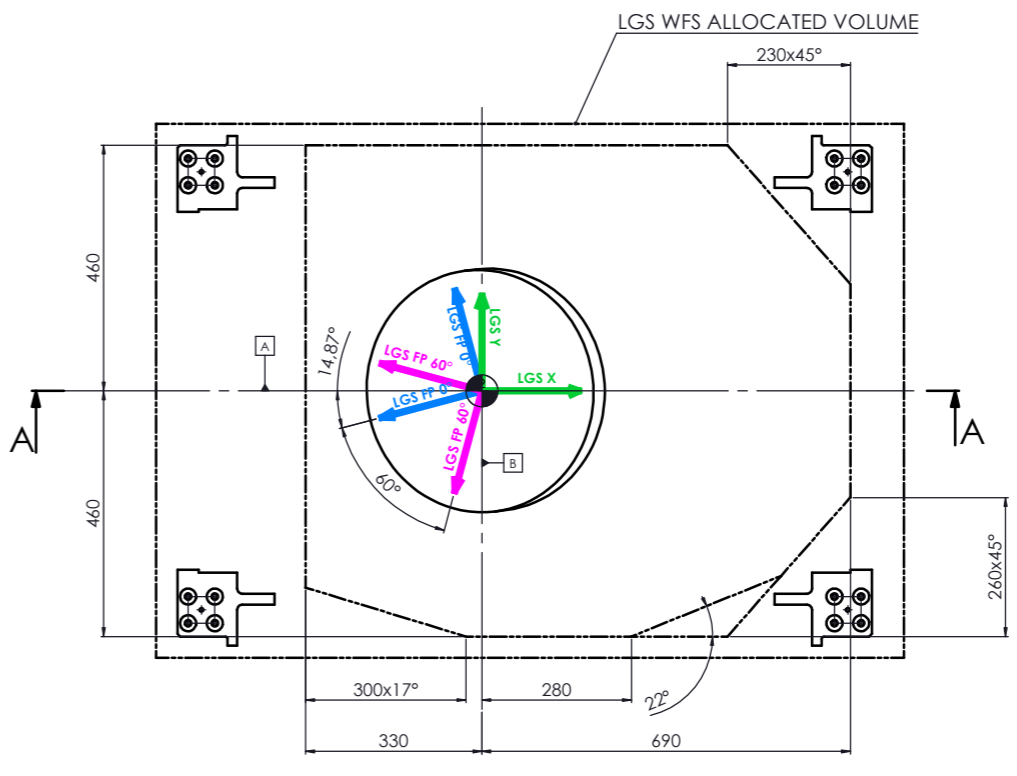

View B - Top view