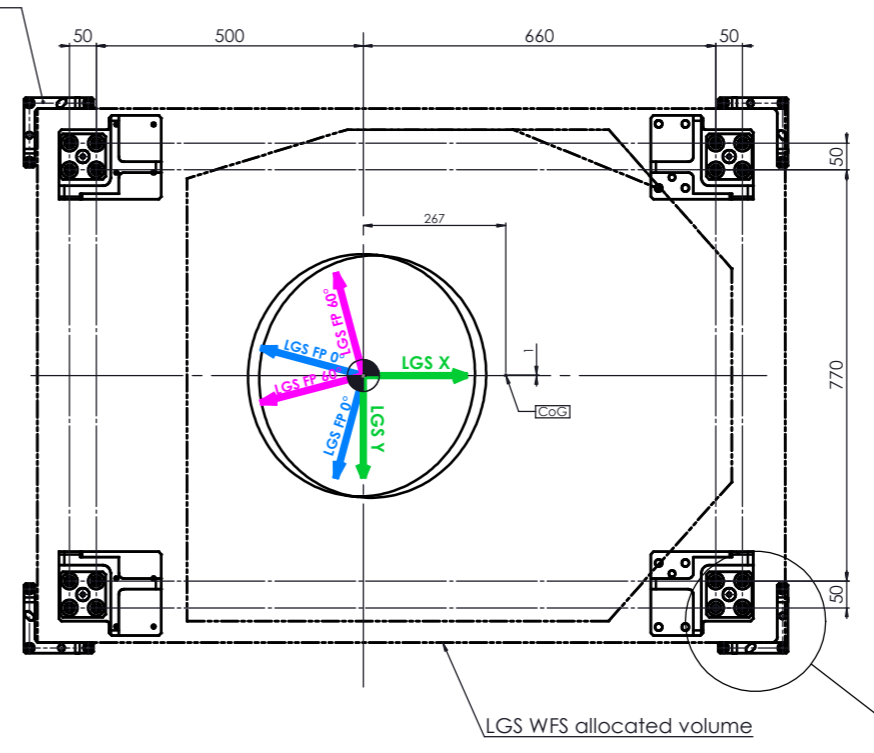

VIEW C - Bottom view

View B - Top view

On behalf of	Name	Date	Signature
MORFEO IF owner	J.J. CORREIA	06/24/2025	
LGS WFS IF owner	J.J. CORREIA		
LGS WFS sys eng	L. JACOBU		
MORFEO sys eng	M. RIVA		

REV	DATE	DESCRIPTION	BY	CHK
10	16/04/2025	J.J. Correia	L. Jacou	
09	04/22/2025	J.J. Correia	L. Jacou	
08	03/07/2025	Y. Magnard	J.J. Correia	
07	01/08/2025	Y. Magnard	J.J. Correia	
06	12/17/2024	Y. Magnard	J.J. Correia	
05	09/23/2024	Y. Magnard	J.J. Correia	
04	07/09/2024	Y. Magnard	J.J. Correia	
03	05/02/2024	Y. Magnard	J.J. Correia	
02	02/02/2024	Y. Magnard	J.J. Correia	
01	07/09/2023	Y. Magnard	J.J. Correia	

IPAG
INSTRUMENTATION & PHOTONICS

LGS WFS INTERFACE

SCALE: 1:5

DATE: 06/24/2025

PROJECT: MORFEO

FILE NUMBER: 04

REV: 10