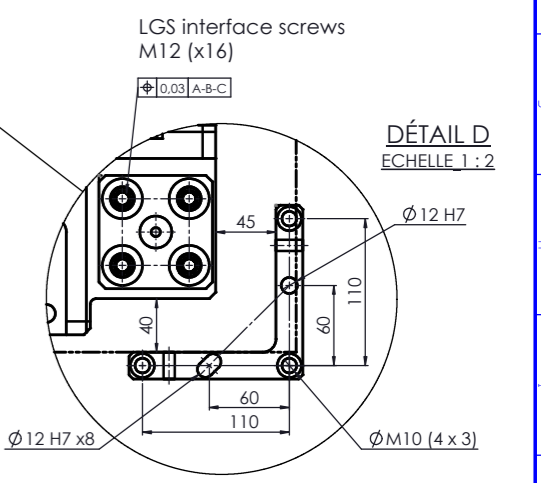

On behalf of	Name	Date	Signature
MORFEO IF owner	J.J. CORREIA	06/24/2025	
LGS WFS IF owner	J.J. CORREIA		
LGS WFS sys eng	L. JACOBU		
MORFEO sys eng	M. RIVA